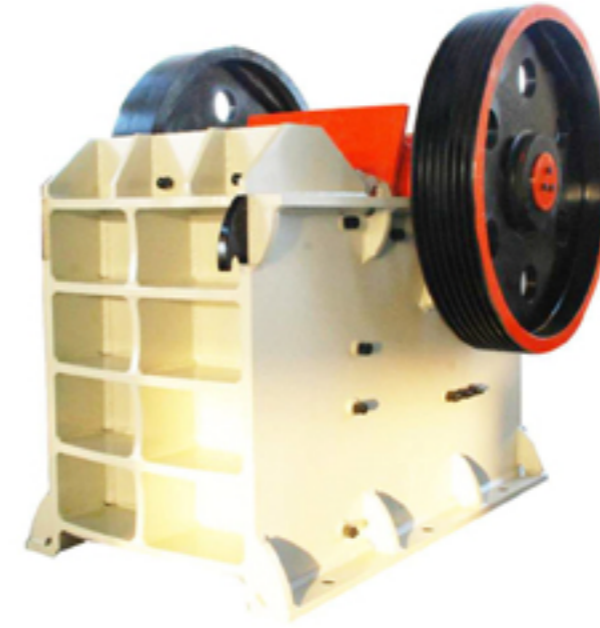

IWIN-CMMJJ

Grout Flow Cone Set

IWIN-GFCS

Laboratory Jaw Crusher

IWIN-LJCW

Electric Blaine Fineness Apparatus

IWIN-EBFA1

Le Chatelier Mould